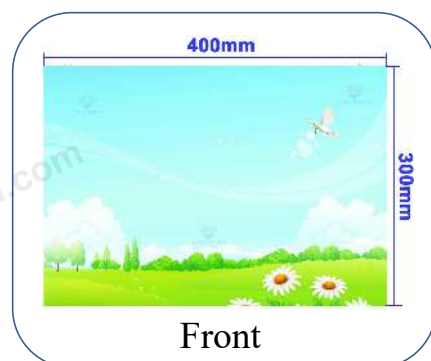

HD indoor led display (HD43)

Features:

- High resolution high precision;
- Cabinet size:400mm x 300mm;
- Ratio: 4:3;
- Seamless splicing,High gray scale, good performance;
- Fanless design;
- Large view angle;
- The most effective solution for indoor HD Billboard;
- Hd display, the picture is exquisite;
- With small volume, light weight, about 3.8kg/pcs.