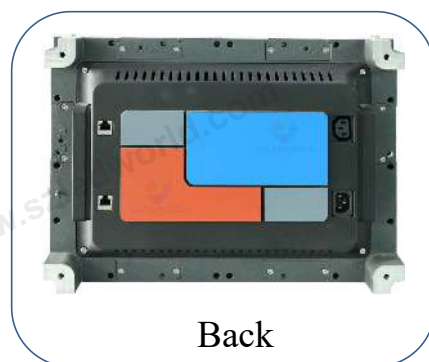

HD indoor led display (HD43)

Features:

- High resolution high precision;
- Cabinet size:400mm x 300mm;
- Ratio: 4:3;
- Seamless splicing,High gray scale, good performance;
- Fanless design;
- Large view angle;
- The most effective solution for indoor HD Billboard;
- Hd display, the picture is exquisite;
- With small volume, light weight, about 3.8kg/pcs.